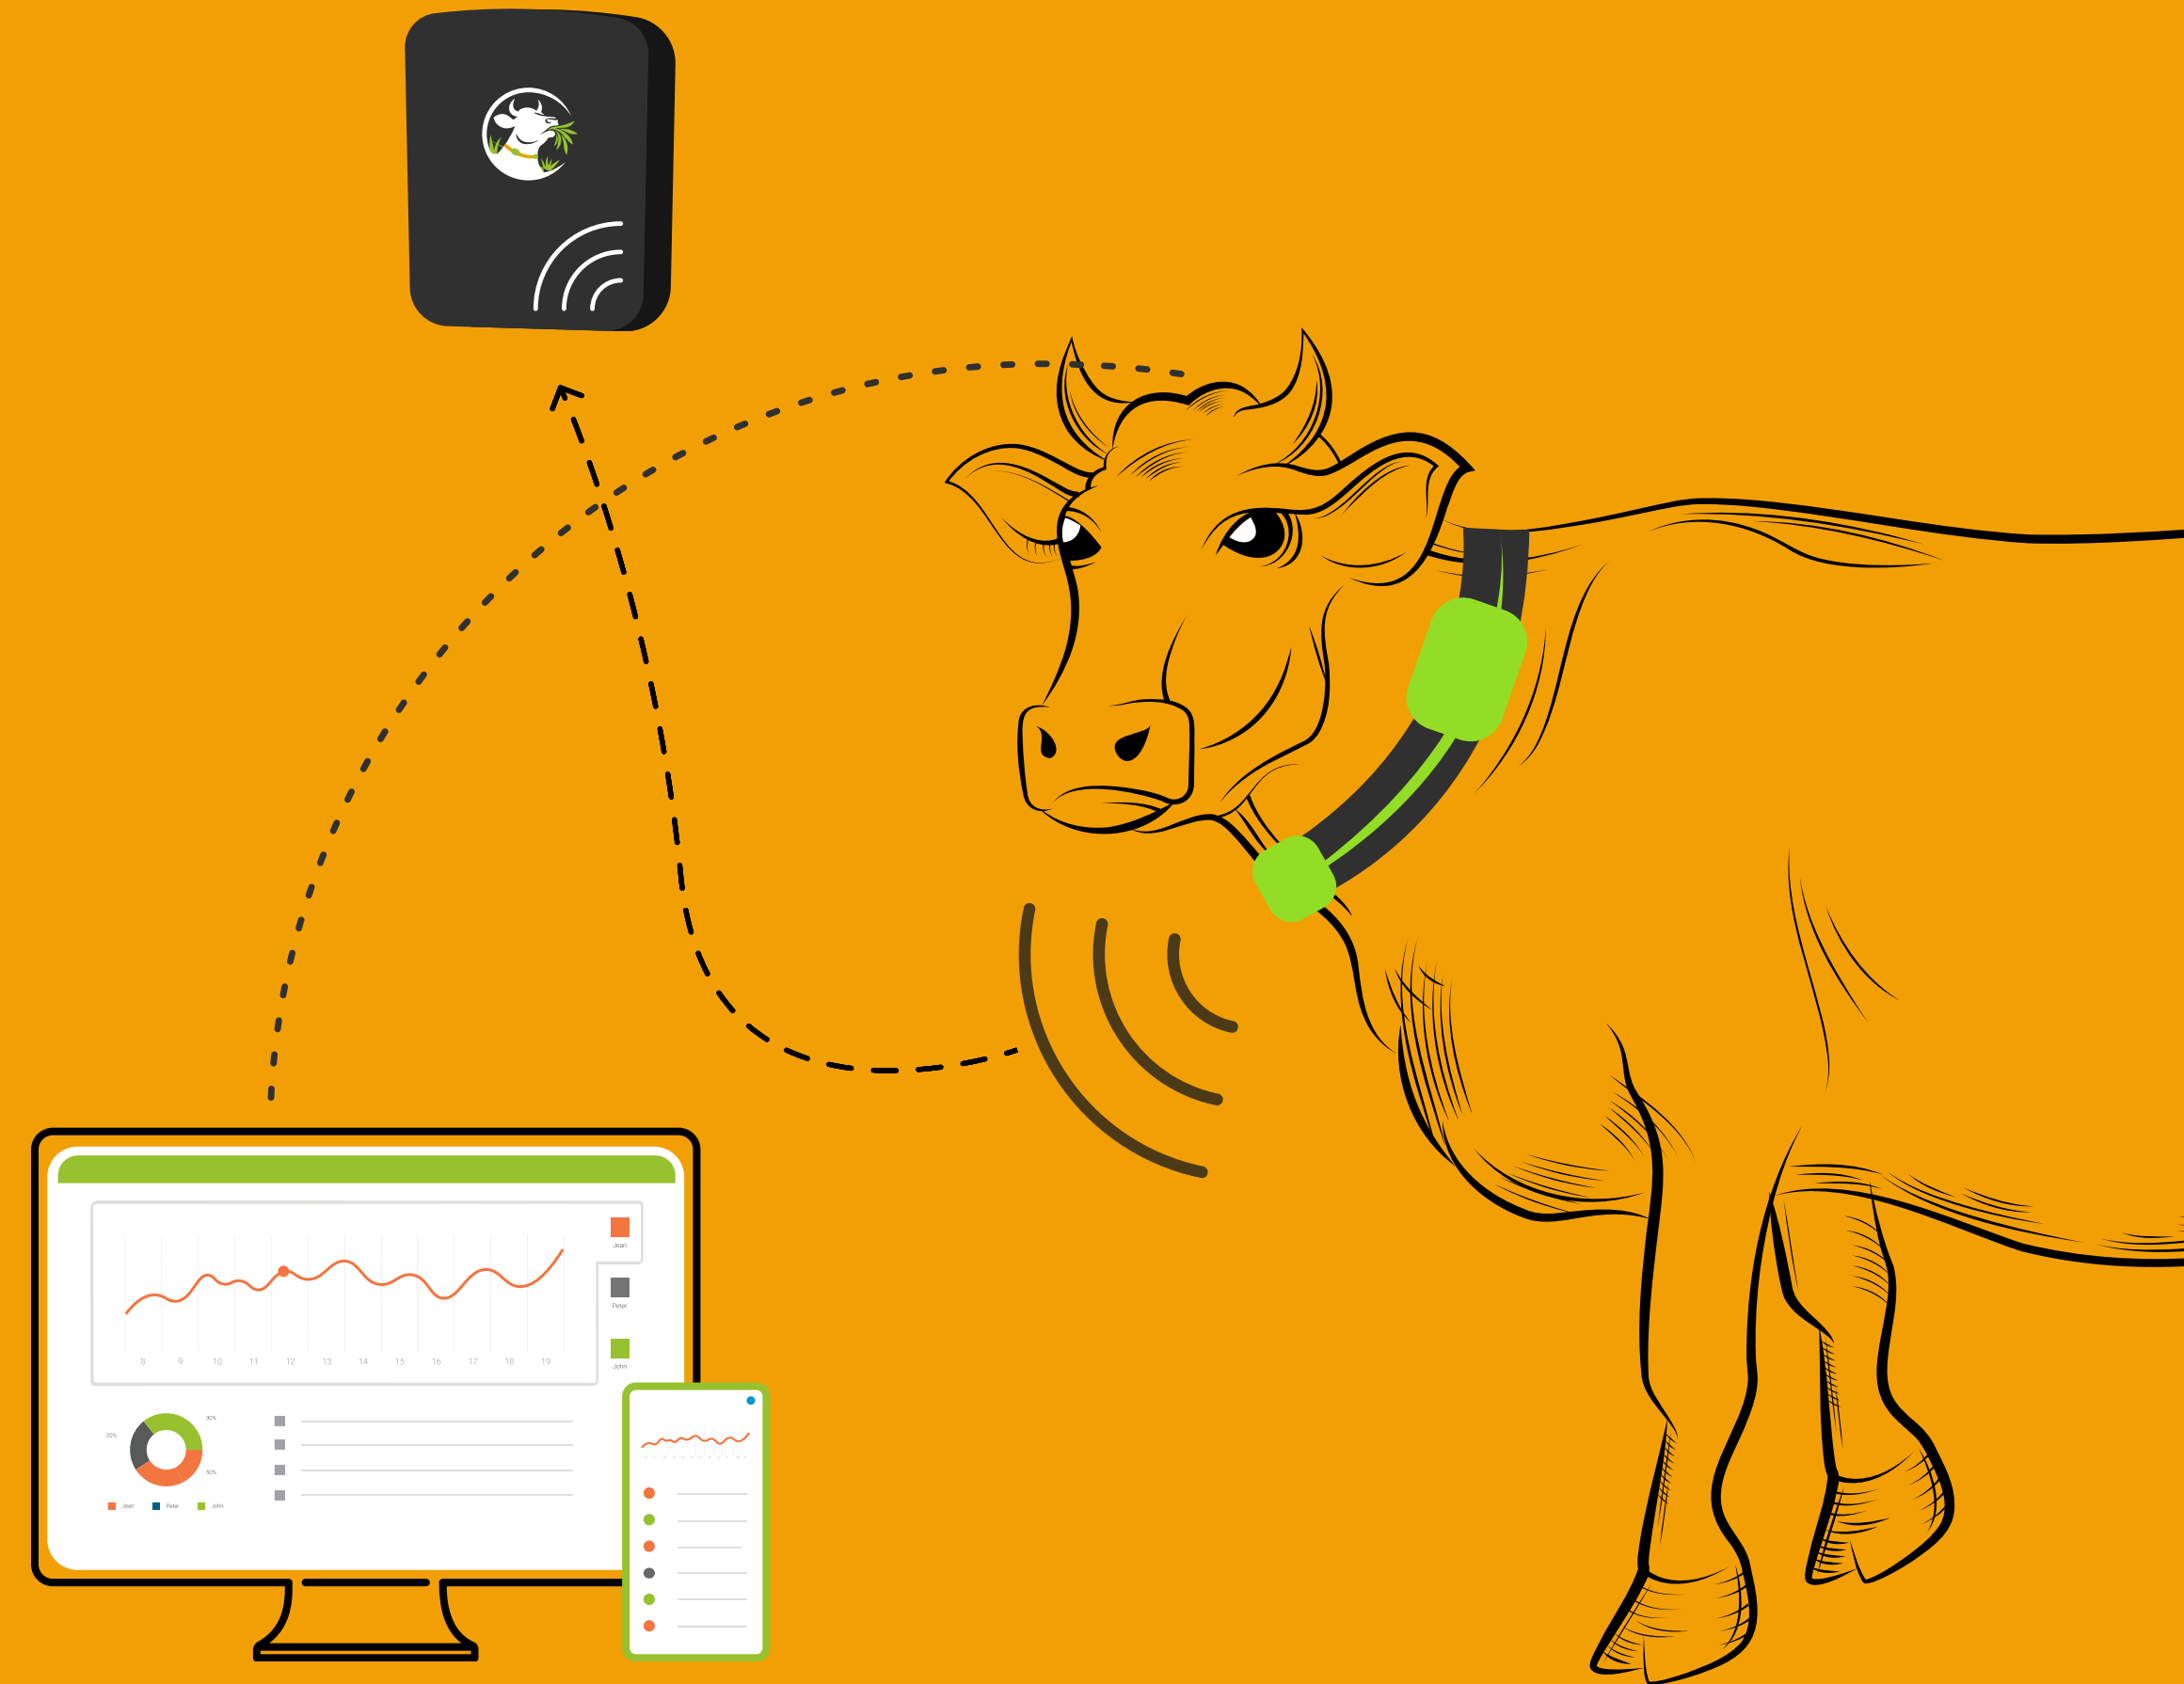

COWHEALTH

Cowhealth

Your herd needs it. You deserve it.

What is Cowhealth ?

Cowhealth is a reliable and effective cow monitoring neck collar, featuring advanced yet easy-to-use technology designed to help dairy farmers improve herd health, fertility, and nutrition.

A professional team of
experts

COWHEALTH

Who **it's** for:

Dairy farmers seeking advanced heat detection and herd health monitoring technology.

COWHEALTH

How it works:

Cowhealth uses a 3D accelerometer to track feeding behaviors.

- Data is sent to a reader
- The reader transmits all data to Cowhealth Farm software
- The dairy farmer receives organized, accurate information on cows that need attention

COWHEALTH

What's **Included:**

- Cowhealth system: designed for easy, efficient herd management
- Cowhealth Farm: comprehensive software for analyzing data and providing real-time event reports
- Cowhealth Go Pro: a mobile app for farmer convenience
- A reader built for outdoor use to collect data from collars
- Cowhealth sensors for every cow in the herd